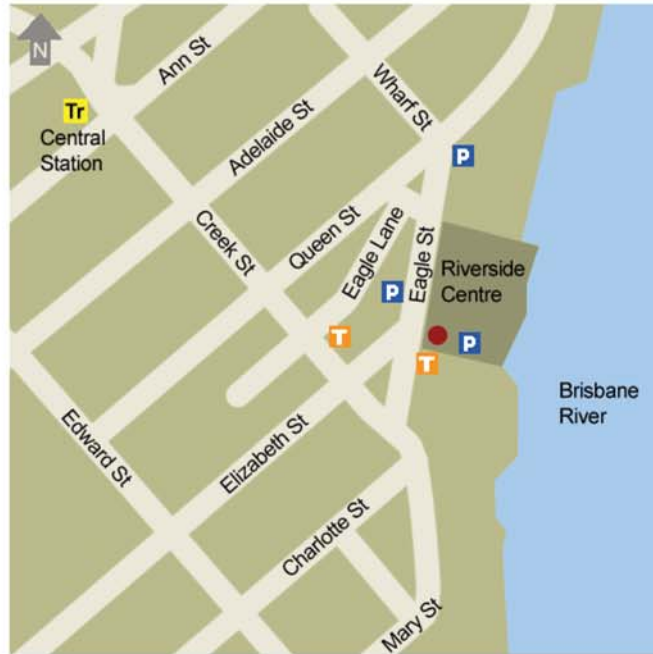

Allens Brisbane office: local map

0 100m 200m

Riverside Centre
123 Eagle Street
Brisbane QLD 4000

Tel: +61 7 3334 3000
Fax: 61 7 3334 3444
Email: Contactus@allens.com.au

For transport timetables, fares and route maps, call 131 230 or go to: www.transinfo.qld.gov.au

For taxis, call Yellow Cabs on 131 924

Map Key

- Brisbane office
- P Parking station
- Tr Train station
- T Taxi stand

Brisbane location map

0 0.5km 1km