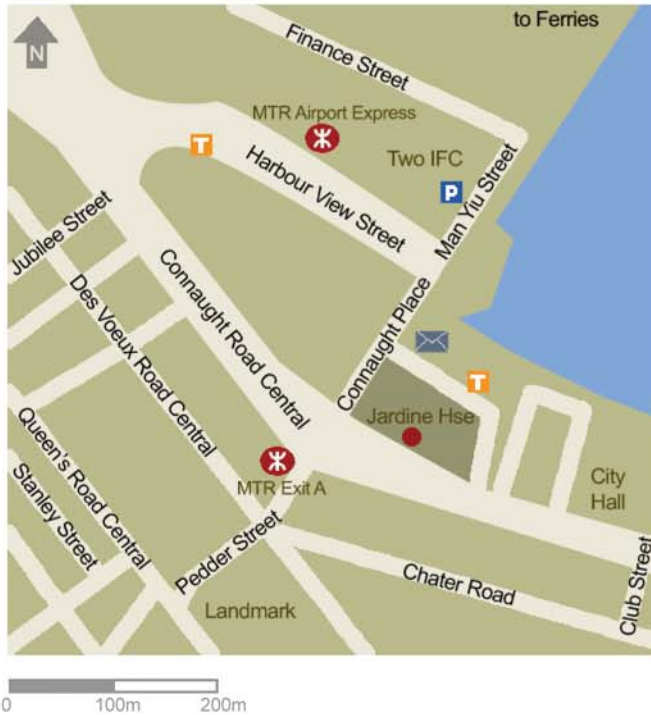

### Allens Hong Kong office: local map

10/F Jardine House  
 1 Connaught Place  
 Central Hong Kong  
 香港中环康乐广场1  
 号怡和大厦10楼  
 Tel: +852 2840 1202  
 Fax: +852 2840 0686  
 Email: Contactus@allens.com.au

For transport timetables, fares and route maps, call +852 2804 2600 or go to: <http://www.mtr.com.hk/>

For taxis, call Hong Kong Taxi Centre on +852 2574 7311 or Wing Tai Radio Taxis on +852 2865 7398

#### Map Key

- Hong Kong office
- P Parking station
- ✳ Train station
- T Taxi stand
- ✉ Post office

### Hong Kong location map