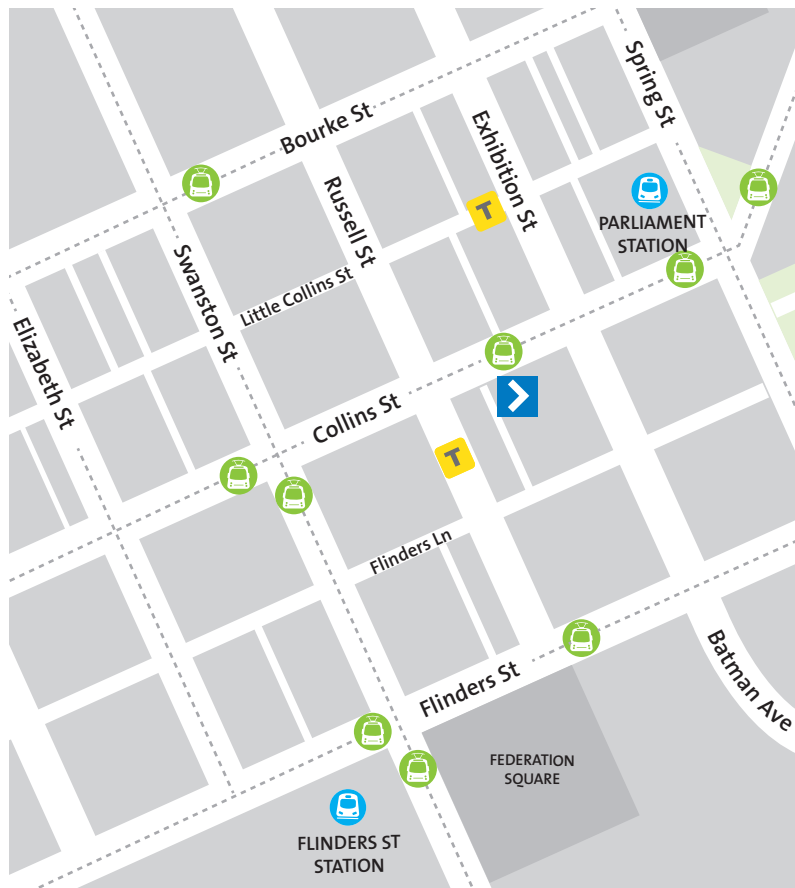

## Melbourne map

## Local map

### Map key

-  Melbourne office
-  Metro train station
-  Tram stop
-  Tram lines
-  Taxi rank

### Transport information

For taxis call Silver Top on 131 008  
 For public transport timetables,  
 fares and route maps call 131 638  
 or go to [www.ptv.vic.gov.au](http://www.ptv.vic.gov.au)