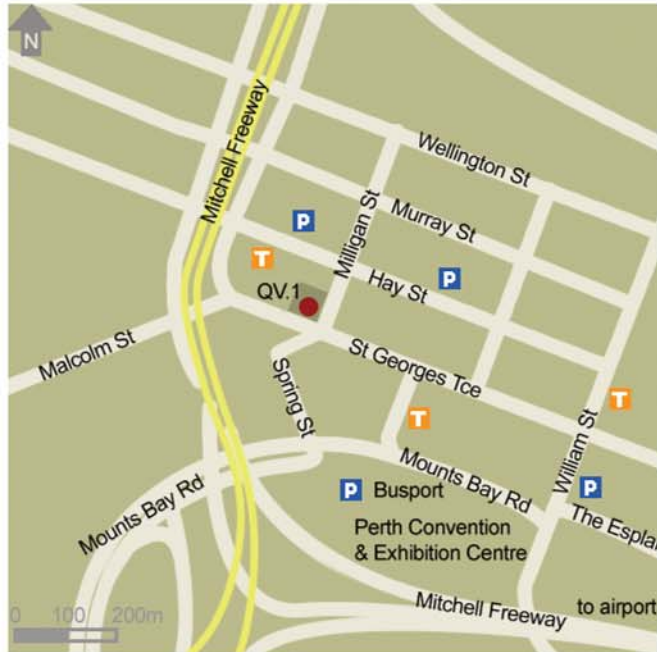

Allens Perth office: local map

Level 37, QV.1
250 St Georges Terrace
Perth WA 6000

Tel: +61 8 9488 3700
Fax: +61 8 9488 3701
Email: Contactus@allens.com.au

For transport timetables, fares and route maps, call 136 213 or go to: www.transperth.wa.gov.au

For taxis, call Swan Taxis on 131 330

Map key

-  Perth office
-  Parking station
-  Train station
-  Taxi stand

Perth location map