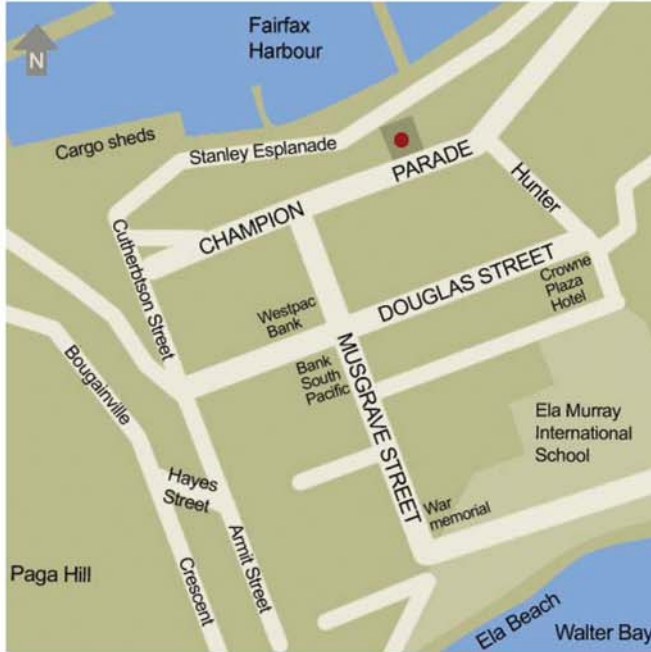

Allens Port Moresby office: local map

Level 6, Mogoru Moto Building  
Champion Parade  
Port Moresby  
Papua New Guinea

Tel: + 675 320 2000  
Fax: + 675 320 0588  
Email: [Contactus@allens.com.au](mailto:Contactus@allens.com.au)

#### Map Key

● Port Moresby office

Port Moresby location map

0 3km 6km