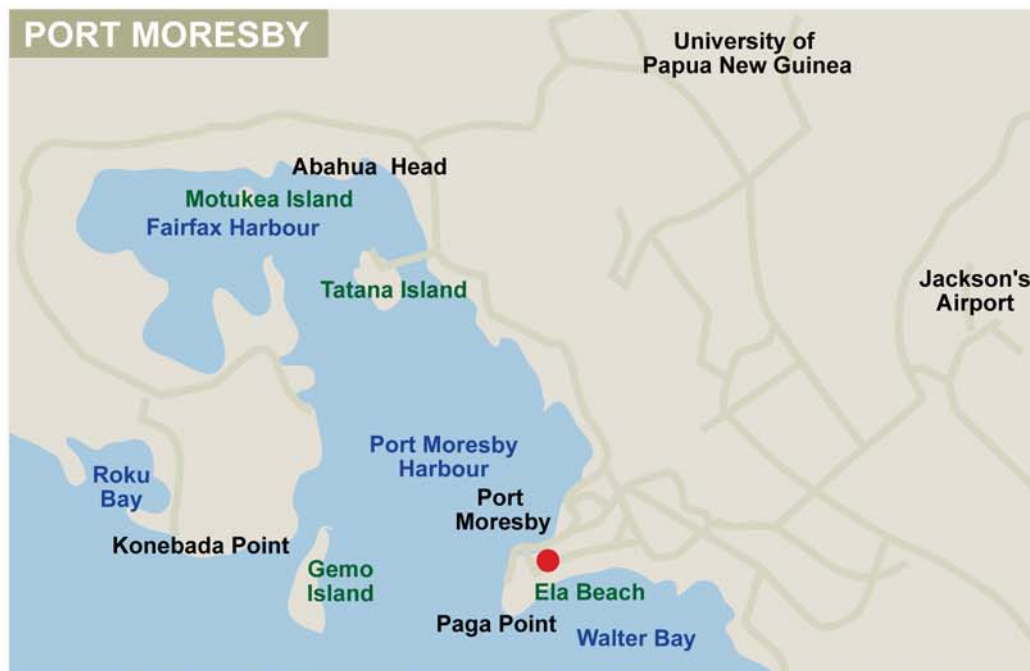

Allens Port Moresby office: local map

Level 6, Mogoru Moto Building  
Champion Parade  
Port Moresby  
Papua New Guinea

Tel: + 675 320 2000  
Fax: + 675 320 0588  
Email: [Contactus@allens.com.au](mailto:Contactus@allens.com.au)

For taxis, call Scarlet Taxis  
on +675 323 4266.

#### Map Key

● Port Moresby office

Port Moresby location map

0 3km 6km