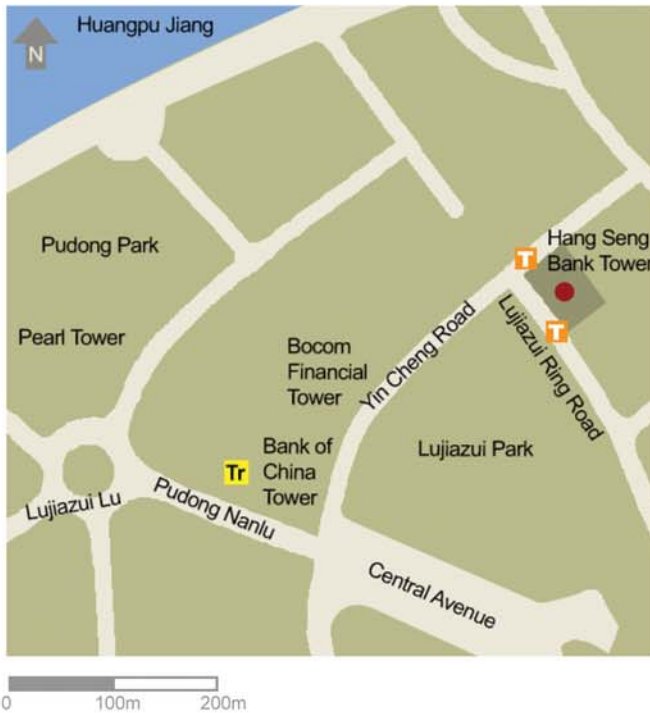

Allens Shanghai office: local map

5/F Hang Seng Bank Tower
1000 Lujiazui Ring Road
Pudong
Shanghai 200120

澳大利亚安德慎律师事务所上海代表处
中国上海市浦东新区
陆家嘴环路1000号
恒生银行大厦5楼
邮编：200120

Tel: +8621 6841 2828

Fax: +8621 6841 2829

Email: Contactus@allens.com.au

For transport timetables, fares and route maps, call 144.

For taxis, call Dahzhong Taxis on 96822 or 6318 3880

Map Key

- Shanghai office
- Tr Train station
- T Taxi stand

Shanghai location map