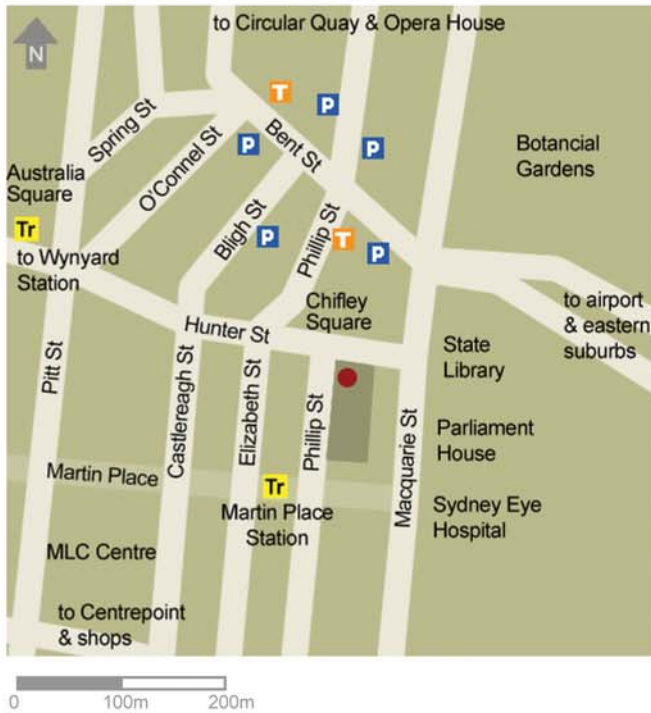

Allens Sydney office: local map

Deutsche Bank Place
126 Phillip Street
(Corner of Hunter & Phillip Streets)
Sydney NSW 2000

Tel: +61 2 9230 4000
Fax: +61 2 9230 5333
Email: Contactus@allens.com.au

For transport timetables, fares and route maps, call 131 500 or go to: www.131500.com.au

For taxis, call Silver Cabs on 133 100

Map Key

- Sydney office
- P Parking station
- Tr Train station
- T Taxi stand

Sydney location map