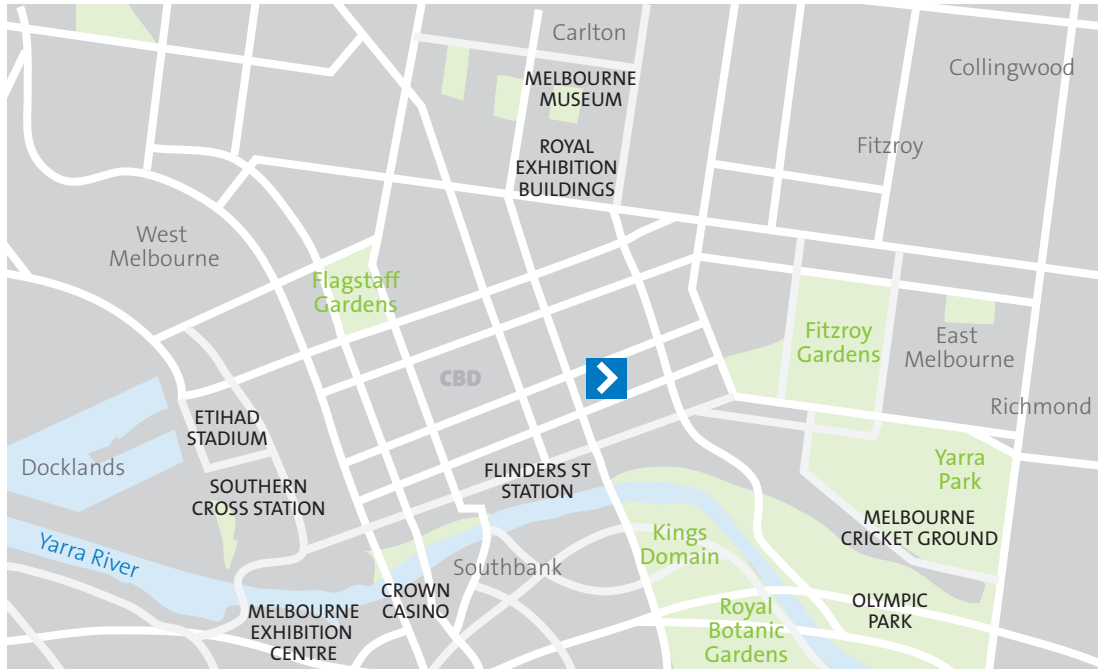

Allens Melbourne office

Melbourne map

Local map

Map key

-  Melbourne office
-  Metro train station
-  Tram stop
-  Tram lines
-  Taxi rank

Address details

Level 37
 101 Collins Street
 Melbourne VIC 3000
www.allens.com.au
 T + 61 3 9613 822

Transport information

For taxis call Silver Top on 131 008
 For public transport timetables,
 fares and route maps call 131 638
 or go to www.ptv.vic.gov.au