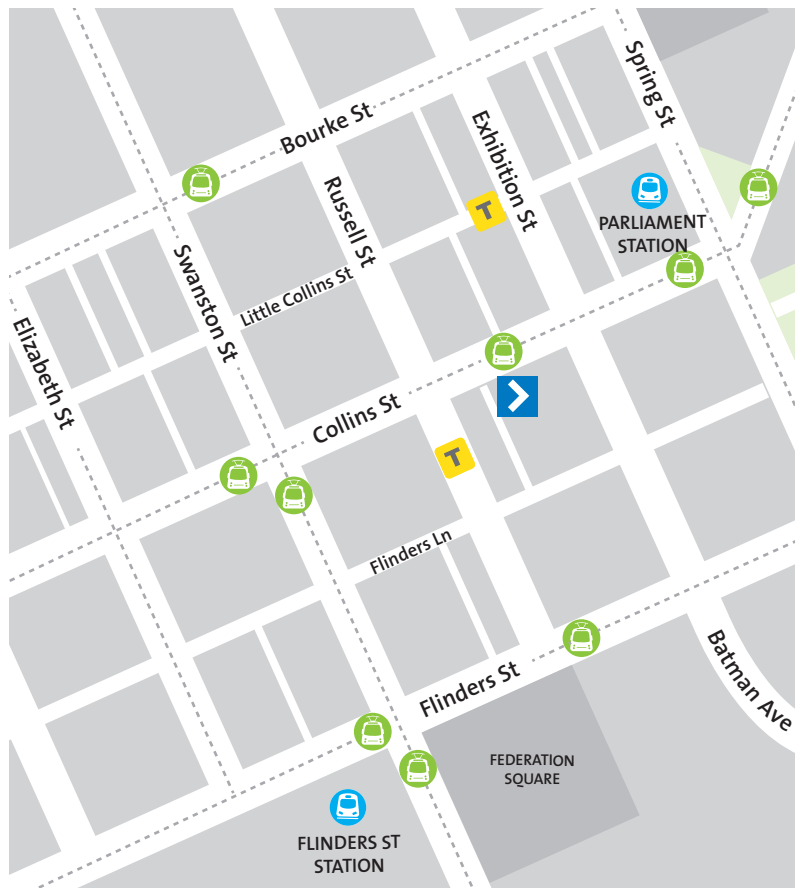

Allens Melbourne office

Melbourne map

Local map

Map key

-  Melbourne office
-  Metro train station
-  Tram stop
-  Tram lines
-  Taxi rank

Address details

Level 37
 101 Collins Street
 Melbourne VIC 3000
www.allens.com.au
 T + 61 3 9613 822

Transport information

For taxis call Silver Top on 131 008
 For public transport timetables,
 fares and route maps call 131 638
 or go to www.ptv.vic.gov.au