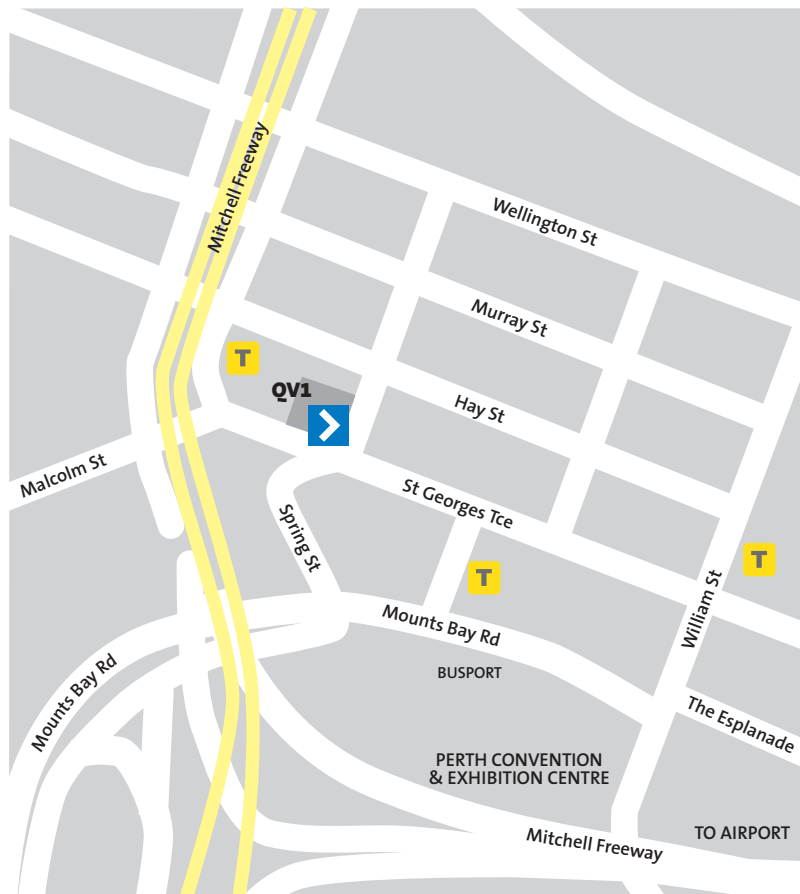

Allens Perth office

Perth map

Local map

Map key

-  Perth office
-  Taxi rank

Address details

Level 37, QV1
 250 St Georges Terrace
 Perth WA 6000
www.allens.com.au
 T + 61 8 9488 3700
 F + 61 8 9488 3701
 E contactus@allens.com.au

Transport information

For taxis, call Swan Taxis on 131 330
 For public transport timetables, fares and route map, call 136 213 or go to www.transperth.wa.gov.au