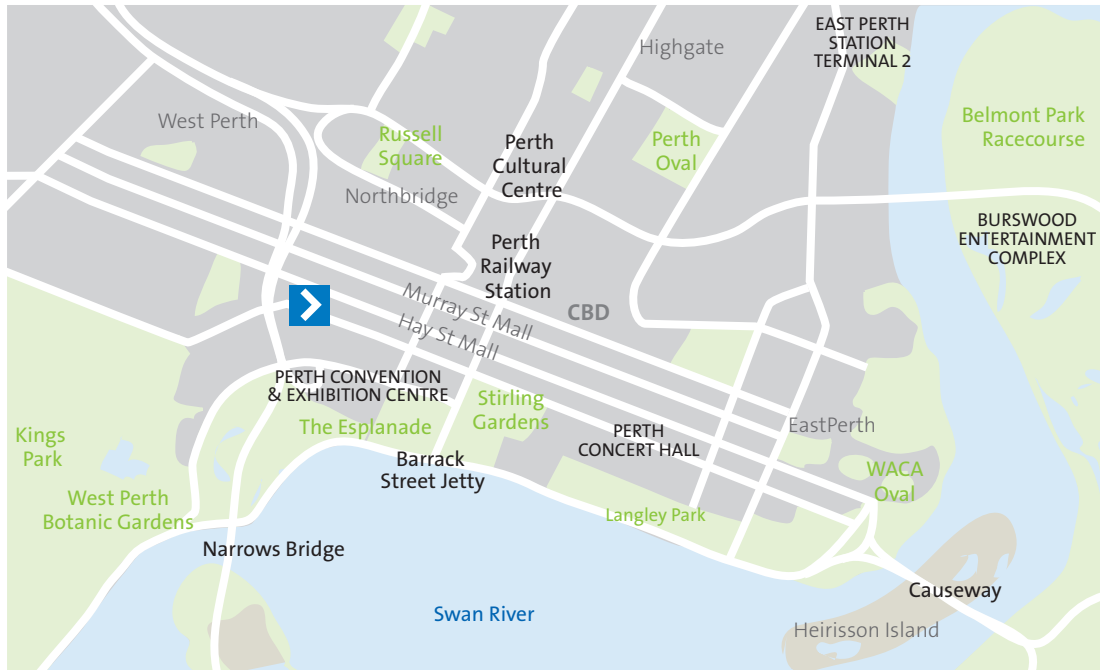

Allens Perth office

Perth map

Local map

Map key

-  Perth office
-  Taxi rank

Address details

Level 37, QV1
 250 St Georges Terrace
 Perth WA 6000
www.allens.com.au
 T + 61 8 9488 3700
 F + 61 8 9488 3701
 E contactus@allens.com.au

Transport information

For taxis, call Swan Taxis on 131 330
 For public transport timetables, fares and route map, call 136 213 or go to www.transperth.wa.gov.au