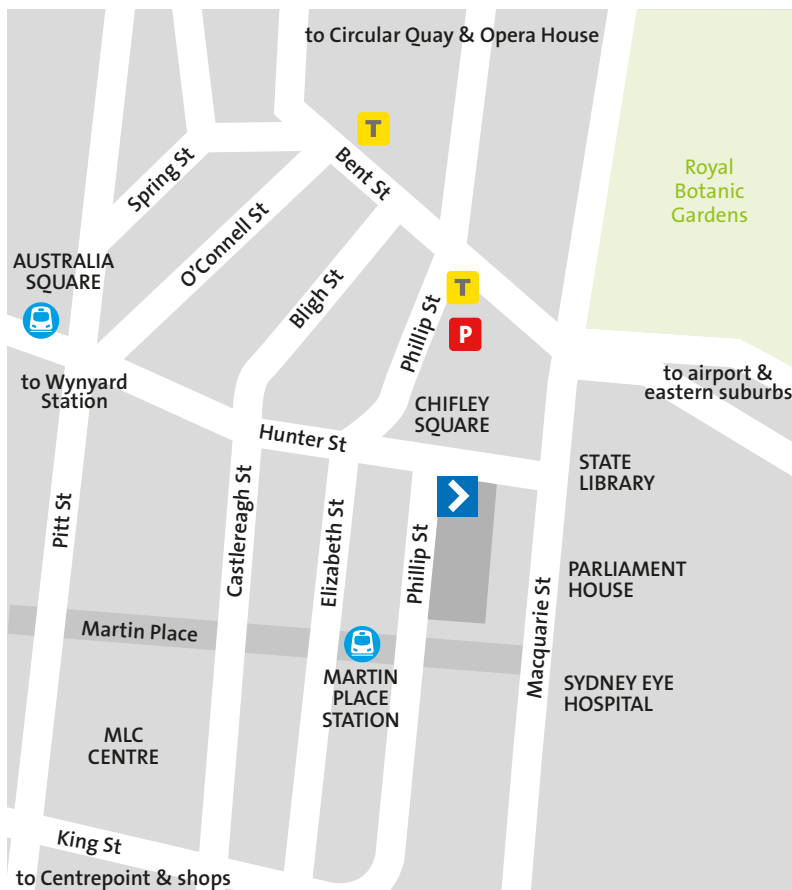

Allens Sydney office

Sydney map

Local map

Map key

-  Sydney office
-  Train station
-  Taxi rank
-  Parking
(Wilson Parking, 2 Chifley Square, Sydney)

Address details

Deutsche Bank Place
126 Phillip Street
(Corner Hunter & Phillip Streets)
Sydney NSW 2000
www.allens.com.au

T + 61 2 9230 4400
F + 61 2 9230 5333
E contactus@allens.com.au

Transport information

For taxis, call Silver Cabs on 133 100

For public transport timetables, fares and route map, call 131 500 or go to www.transportnsw.info